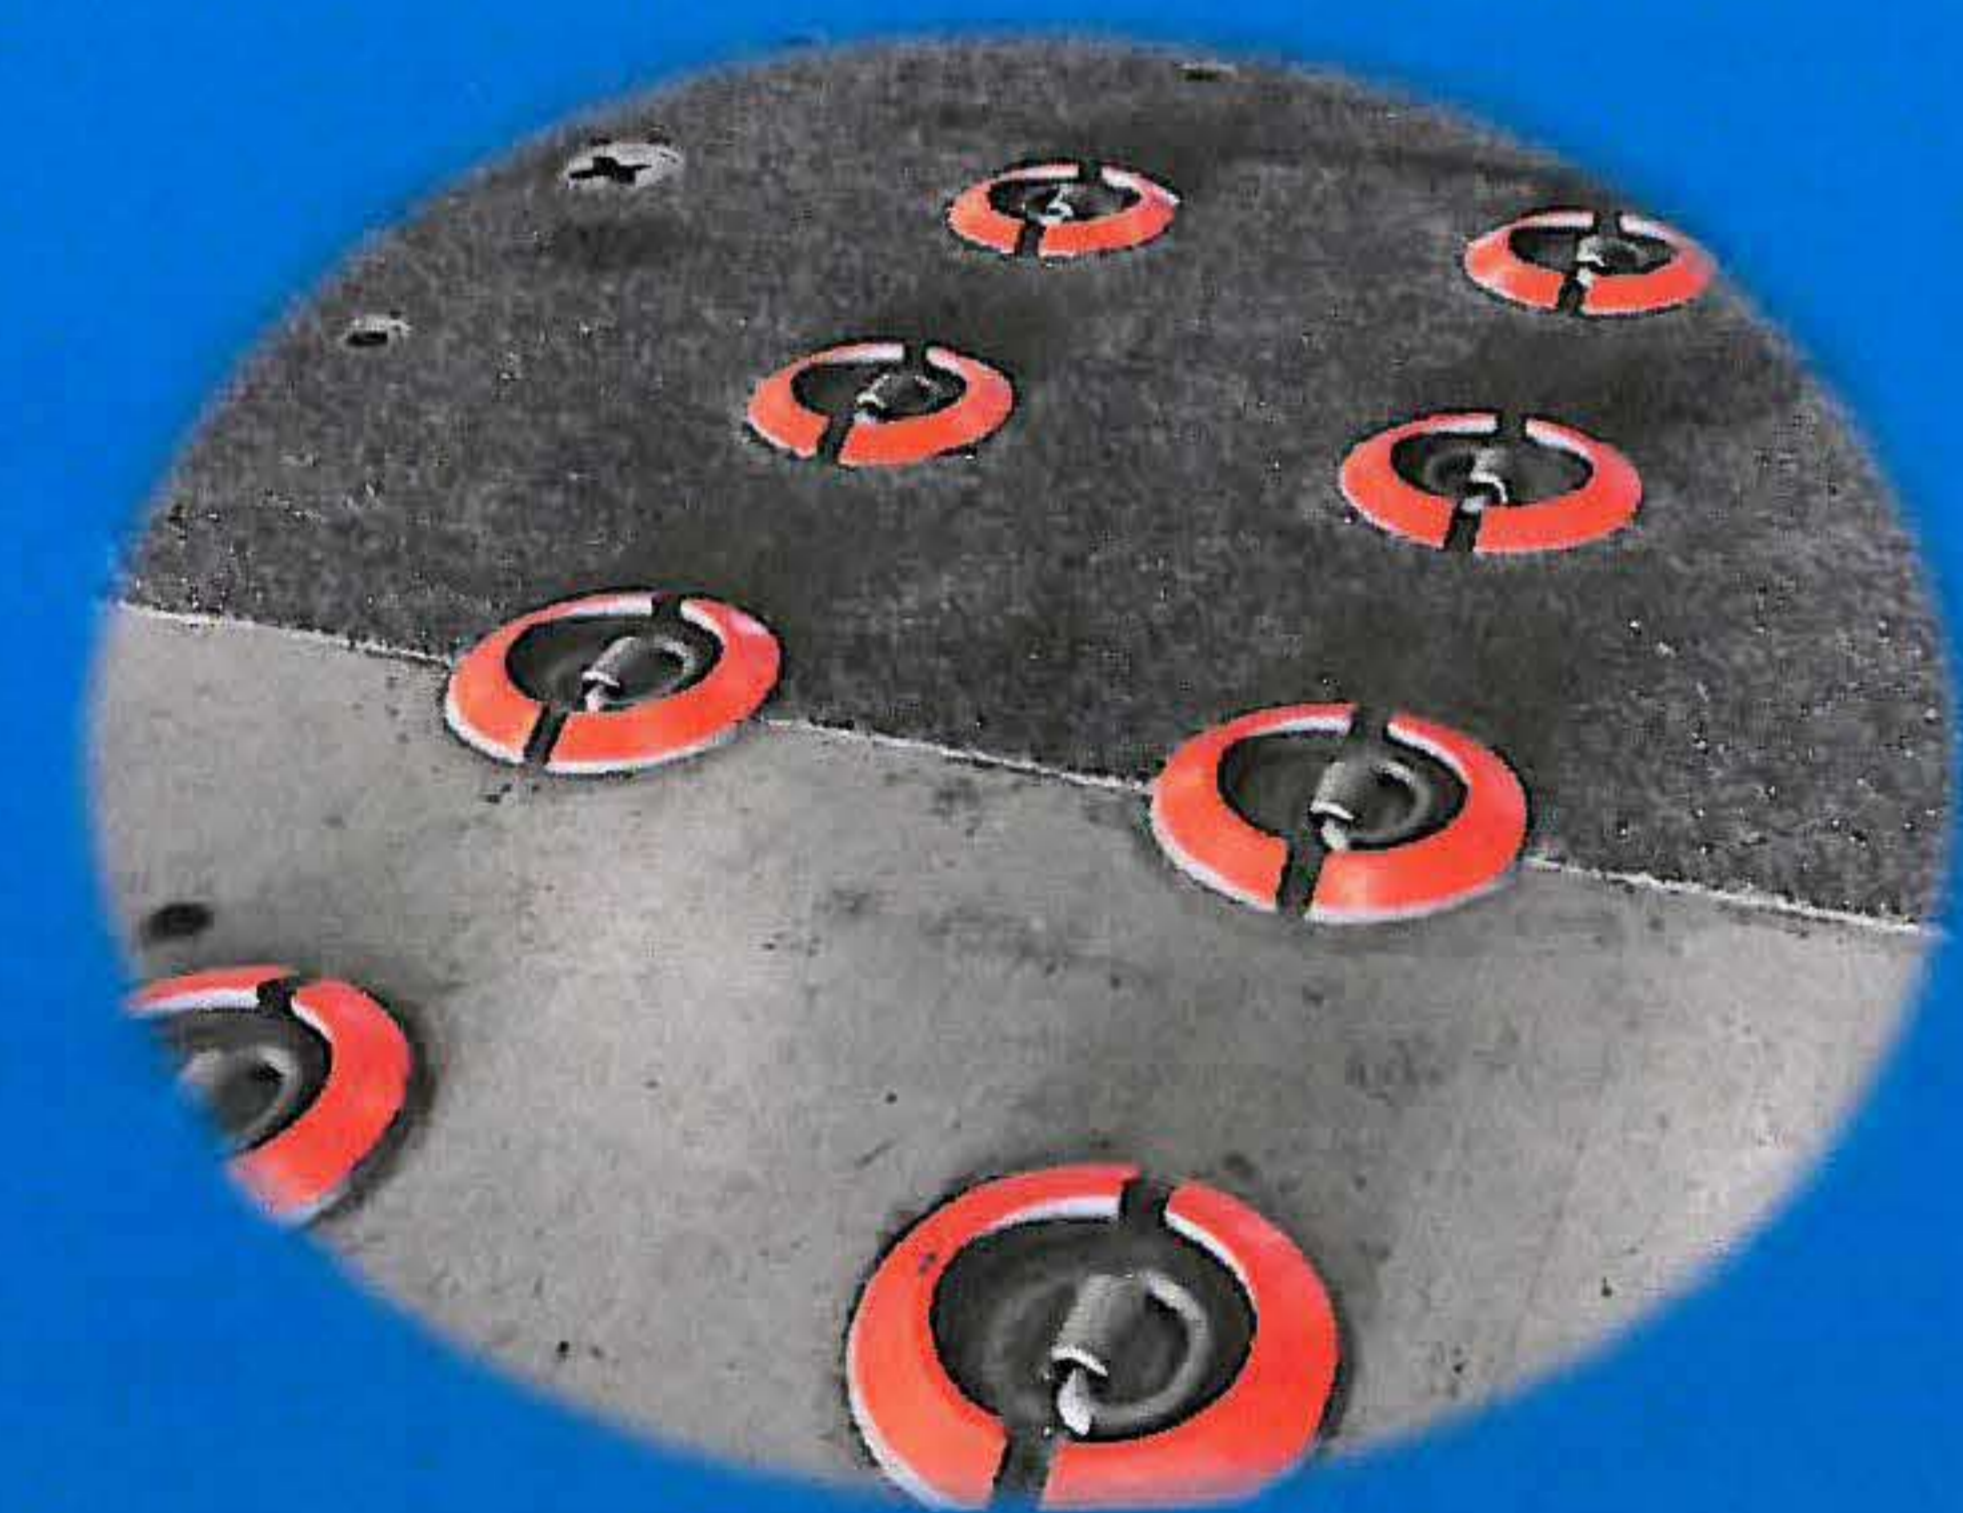

Lashing Equipment

Fixed Fittings

**Clover leaf type
Lashing pot**

**Steel cup for
Lashing hole**

Crinkile Bar

D-Ring

Sus Cup